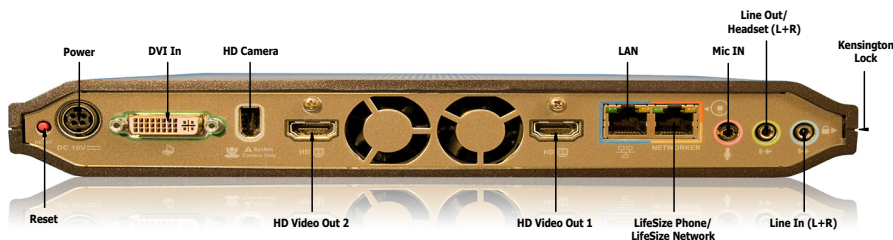

Intelligent Networking Features

NAT/Firewall Traversal (H.460/SIP)
IPv4 and IPv6 support
Auto H.323 dialing
ISDN support via LifeSize Networker

Directory and Address Book

Up to 1000 local directory entries
Save, Lock, Remove Redial List features
Missed call notification
Auto-Discovery directory lookup (patent pending)
LDAP support/H.350 compliant
Meetings Directory support

System Management

Out of box setup via web interface and web management tool
SNMP
Backup and Restore capability
JPEG Snapshots through web interface

Power

AC Voltage 100-240V, 50-60 Hz, 2.5A via external power supply

Environmental Data

Operating temperature: 0°C (32°F) to 40°C (104°F)
Operating humidity: 15% to 85%, non-condensing
Storage temperature: -20°C (-4°F) to 60°C (140°F)
Storage humidity: 10% to 90%, non-condensing

Codec Dimensions

Width: 288mm (11.34")
Depth: 187.5mm (7.38")
Height: 41.3mm (1.63")
Weight: 1.29Kg (2.84 lbs)

Regulatory Model Number
LifeSize Express 200 = LFZ-017

For additional information:
www.lifesize.com/support

Information contained in this document is preliminary and subject to change without notice. LifeSize is a registered trademark or trademark of LifeSize Communications in the U.S. and other countries. Copyright 2009. All rights reserved. April 2009.

Corporate Headquarters:
901 S. Mopac Expressway
Building 3, Suite 300
Austin, Texas 78746 USA

Phone: +1 512 347 9300
Fax: +1 512 347 9301
Email: info@lifesize.com
www.lifesize.com

EMEA:
LifeSize Communications
Toll-Free Europe
008000 999 09 799

APAC:
LifeSize Communications
Hong Kong
Phone: +852 8239 3695